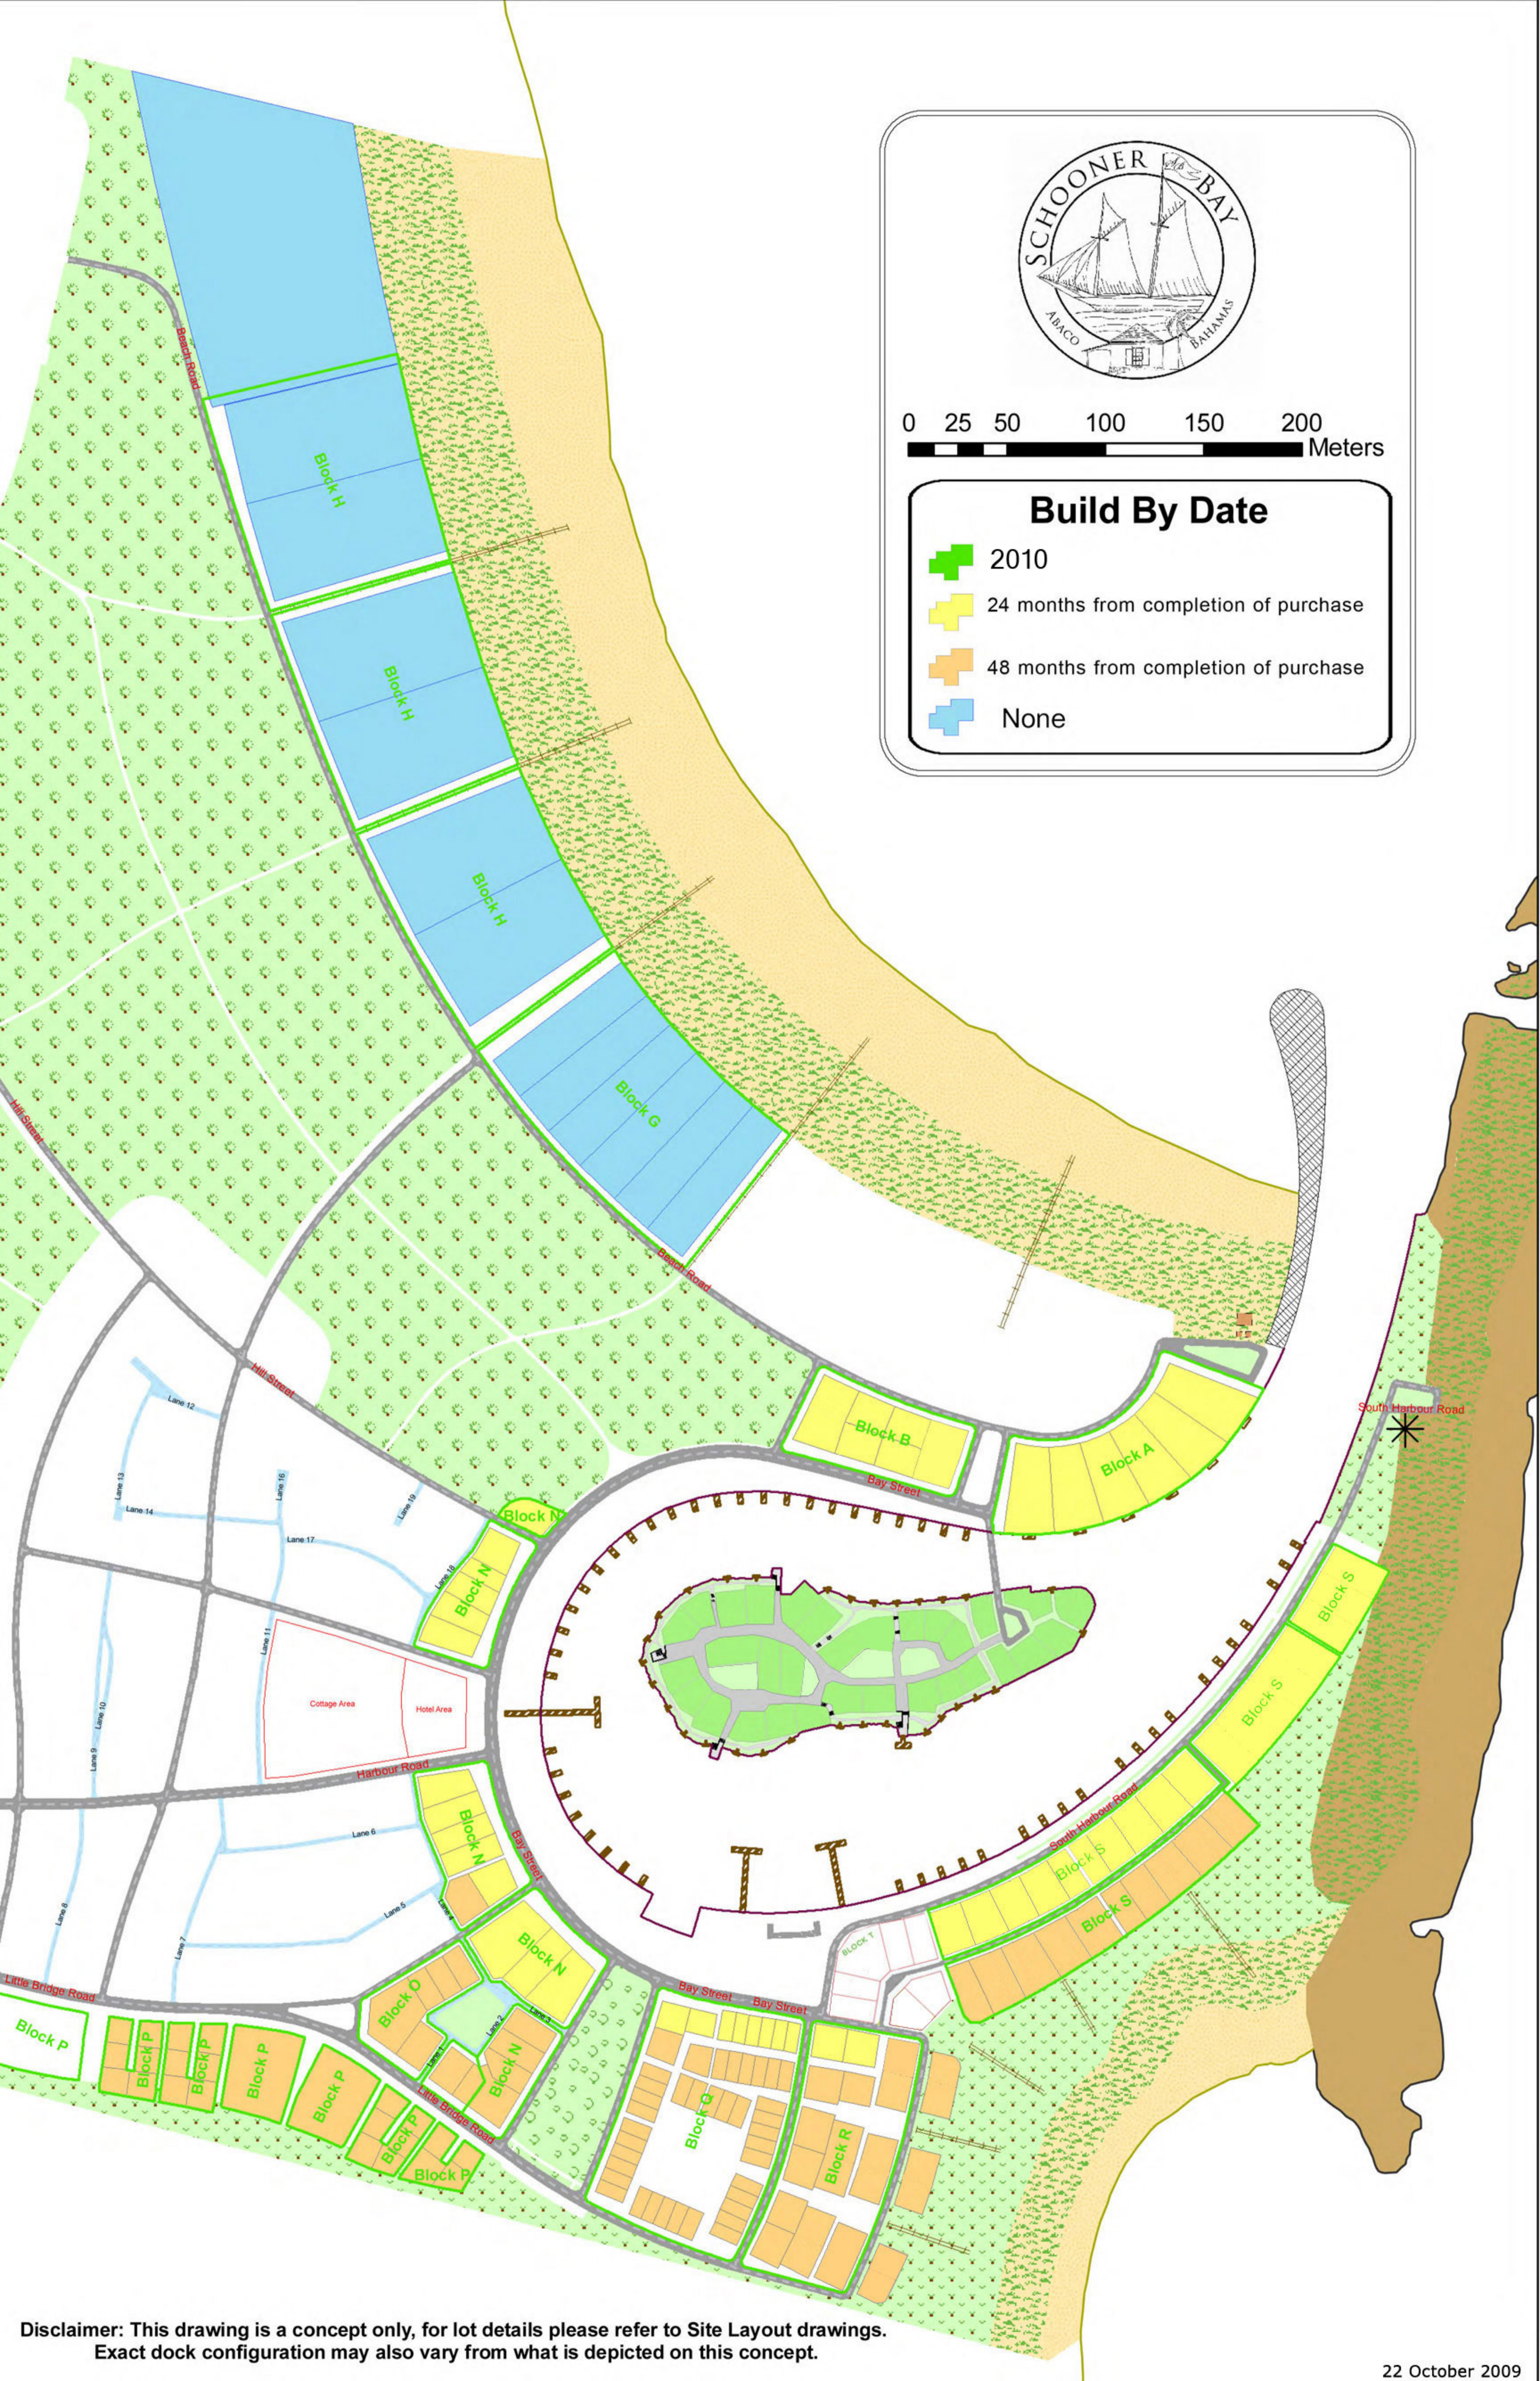

### Build By Date

- 2010
- 24 months from completion of purchase
- 48 months from completion of purchase
- None

Disclaimer: This drawing is a concept only, for lot details please refer to Site Layout drawings.  
Exact dock configuration may also vary from what is depicted on this concept.